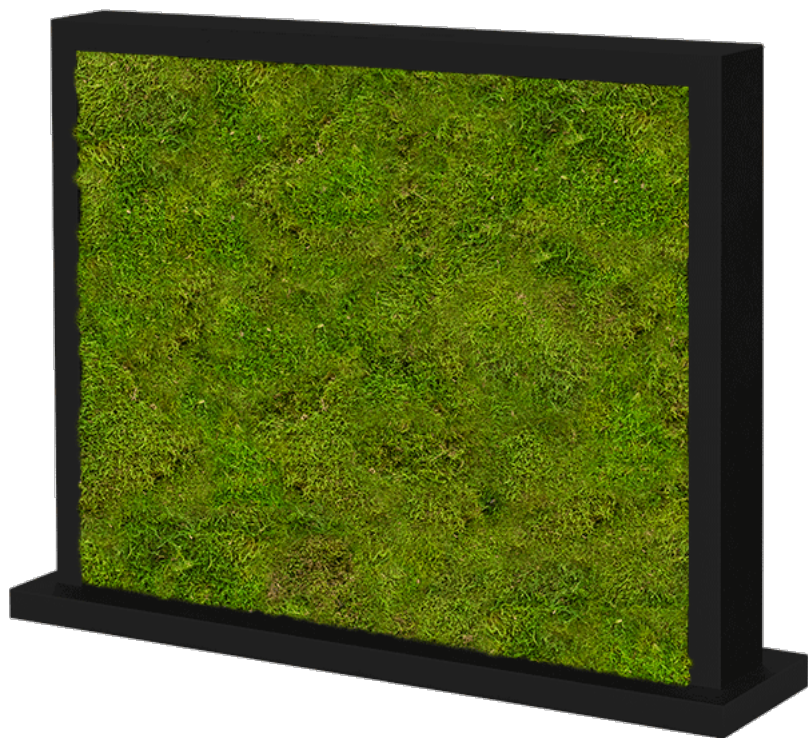

GREEN4EVER.SHOP

Green4Ever

Rotermanni 6

10111 Tallinn

Estonia

+372 880 1511

service@green4ever.shop

1 MDF RAL 9005 SATINGLOSS TWO-SIDED 100% FLAT MOSS (↔70 CM ↓30 CM)

484,17 kr excl. VAT

More Information

SKU	G4E_MP_007
Weight	11.000000
Brand	Samblamaal
Painting width	70
Painting height	30
Painting depth	60
Painting material	MDF Ral 9005 Satingloss Two-sided 100% Flat moss