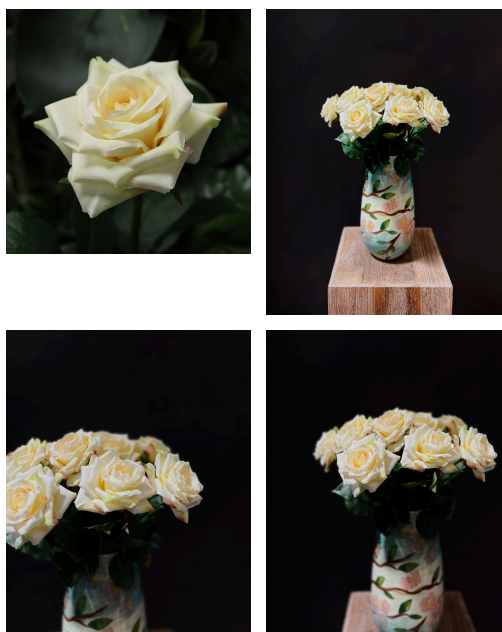

1 ARTIFICIAL ROSE BRANCH (46 CM)

4,54 kr excl. VAT

More Information

SKU
Brand
Latin name
Hanging / standing
Color
Actual height
Actual diameter
Type of pot included
UV Protection
Fire Retardant

G4E_16614
Roos
Rosa
Standing
Cream
46cm
Ø 0-20cm
None
No
No