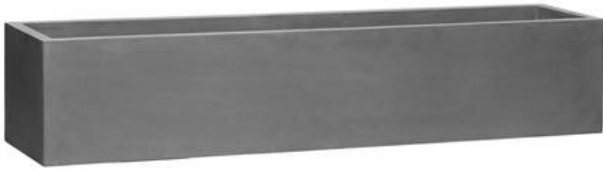

GREEN4EVER.SHOP

Green4Ever

Rotermanni 6

10111 Tallinn

Estonia

+372 880 1511

service@green4ever.shop

1 JUMBO JORT S EXTENDED, GREY (↔200 ↓40)

€ 957,00 excl. VAT

More Information

SKU	E1228-S1-03
Weight	47.700000
Color	Grey
Pot form	Rectangular (horizontal)
Length in cm	200
Width in cm	45
Height in cm	40
Diameter in cm	-