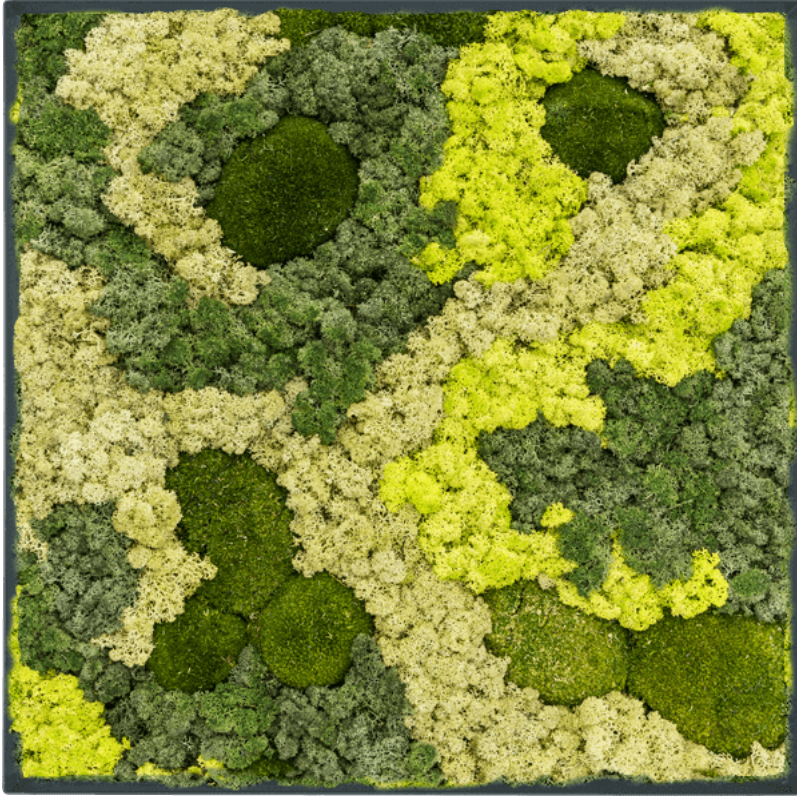

#### More Information

<b>SKU</b>	G4E_MP_330
<b>Weight</b>	9.000000
<b>Brand</b>	Samblamaal
<b>Painting width</b>	70
<b>Painting height</b>	70
<b>Painting depth</b>	6
<b>Painting material</b>	Stiel L RAL 7016 Matt 30% Ball moss 70% Reindeer moss (Mix)