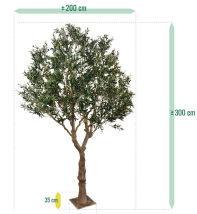

1 469,00 € excl. VAT

More Information

SKU	G4E_1566
Weight	25.000000
Brand	Alyvmedis
Latin name	Olea
Hanging / standing	Standing
Color	Green
Height	> 300 cm
Actual height	300 cm
Diameter	Ø >100cm
Actual diameter	Ø >100cm
Pot size	35x35 cm
Type of pot included	Mounting plate
Trunks	1
UV Protection	No
Fire Retardant	No
Stock Tallinn	1