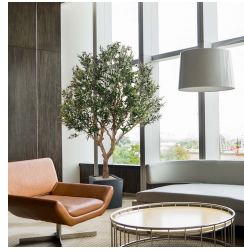

1 469,00 € excl. VAT

More Information

SKU	G4E_1566
Weight	25.000000
Brand	Alyvmedis
Latin name	Olea
Hanging / standing	Standing
Color	Green
Height	> 300 cm
Actual height	300 cm
Diameter	Ø >100cm
Actual diameter	Ø >100cm
Pot size	35x35 cm
Type of pot included	Mounting plate
Trunks	1
UV Protection	No
Fire Retardant	No
Stock Tallinn	1