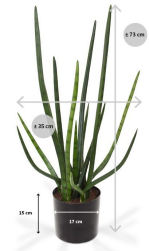

GREEN4EVER.SHOP

Green4Ever

Rotermanni 6

10111 Tallinn

Estonia

+372 880 1511

service@green4ever.shop

1 SANSEVERIA CYLINDRICA ARTIFICIAL PLANT 75 CM

125,27 € incl. VAT

More Information

SKU	G4E_00692
Weight	1.500000
Brand	Havisaba
Hanging / standing	Standing
Color	Green
Actual height	73 cm
Actual diameter	Ø 30-40cm
Pot size	ø17x15 cm
Type of pot included	Inner (non-decorative) pot
Trunks	multi
Fire Retardant	No
Stock Tallinn	0