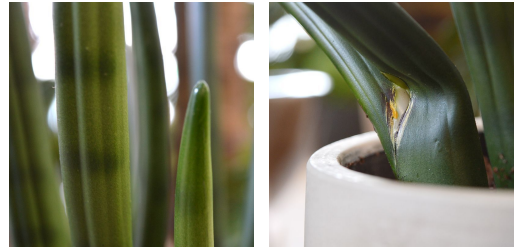

125,27 € incl. VAT

More Information

SKU	G4E_00692
Weight	1.500000
Brand	Havisaba
Hanging / standing	Standing
Color	Green
Actual height	73 cm
Actual diameter	Ø 30-40cm
Pot size	ø17x15 cm
Type of pot included	Inner (non-decorative) pot
Trunks	multi
Fire Retardant	No
Stock Tallinn	0