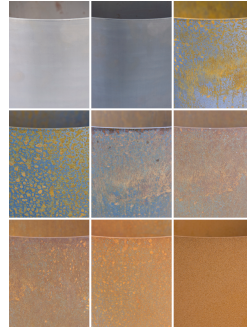

499,00 € excl. VAT

More Information

SKU	6CORS6060
Qty per pallet	12
Weight	58.000000
Series	Cortensteel
Recycled material	no
Handmade	yes
Including liner	no
Including wheels	no
With drainage hole	no
With lighting	no
Raised base	no
Scratch and break resistant	no
Frost resistant	yes
Waterproof	No