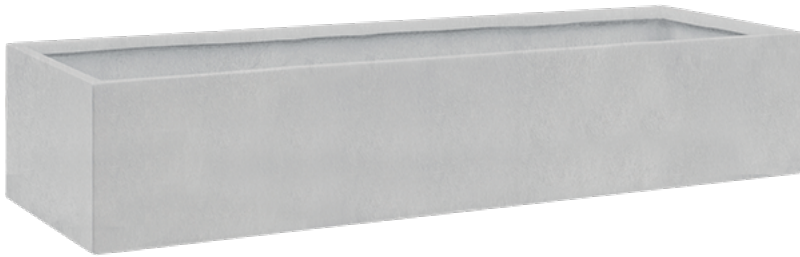

295,00 € excl. VAT

More Information

SKU	6BST1223W
Qty per pallet	16
Weight	15.000000
Series	B-straight
Structure	Smooth
Recycled material	no
Handmade	yes
Pot opening	36 cm
Including liner	no
Including wheels	no
With drainage hole	no
With lighting	no
Raised base	no
Scratch and break resistant	no
Location	Indoor, Outdoor