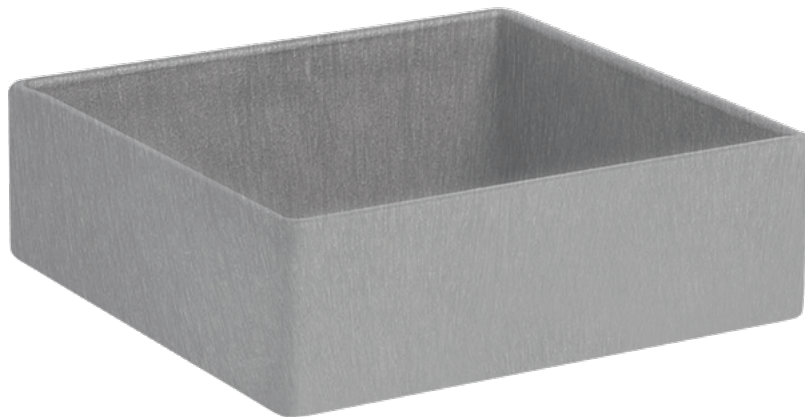

170,10 € excl. VAT

More Information

<b>SKU</b>	6PRG01240
<b>Qty per pallet</b>	72
<b>Weight</b>	6.800000
<b>Series</b>	Prestige
<b>Structure</b>	Roughed
<b>Recycled material</b>	yes
<b>Handmade</b>	no
<b>Pot opening</b>	38 cm
<b>Including liner</b>	no
<b>Including wheels</b>	no
<b>With drainage hole</b>	no
<b>With lighting</b>	no
<b>Raised base</b>	no
<b>Scratch and break resistant</b>	no
<b>Location</b>	Indoor