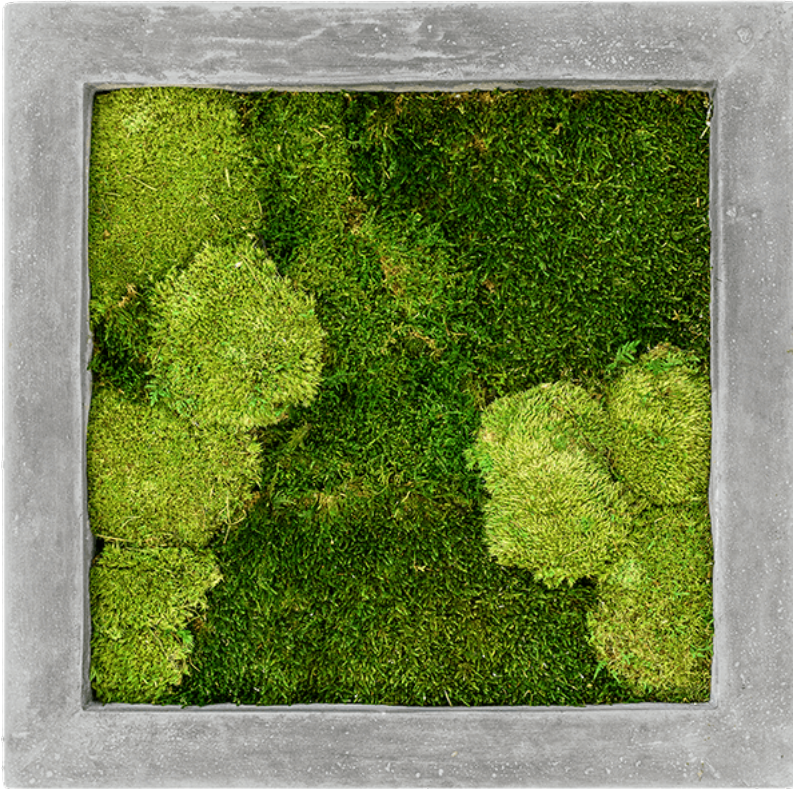

GREEN4EVER.SHOP

Green4Ever

Rotermanni 6

10111 Tallinn

Estonia

+372 880 1511

service@green4ever.shop

1 POLYSTONE RAW GREY 30% BALL- AND 70% FLAT MOSS (↔50 CM ↓50 CM)

€151.67 excl. VAT

More Information

SKU	G4E_MP_015
Weight	4.000000
Brand	Samblamaal
Painting width	50
Painting height	50
Painting depth	5
Painting material	Polystone Raw Grey 30% Ball- and 70% flat moss