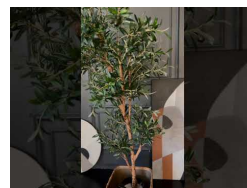

ARTIFICIAL OLIVE TREE (180 CM)

€247.98 excl. VAT

More Information

SKU	G4E_00013
Weight	7.500000
Brand	Oliivipuu
Latin name	Olea
Hanging / standing	Standing
Color	Green
Actual height	180 cm
Actual diameter	Ø 50-60cm
Pot size	Ø20x15 cm
Type of pot included	Inner (non-decorative) pot
Trunks	2
UV Protection	No
Fire Retardant	No
Stock Tallinn	0