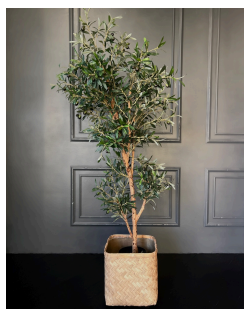

ARTIFICIAL OLIVE TREE (180 CM)

€247.98 excl. VAT

More Information

SKU	G4E_00013
Weight	7.500000
Brand	Oliivipuu
Latin name	Olea
Hanging / standing	Standing
Color	Green
Actual height	180 cm
Actual diameter	Ø 50-60cm
Pot size	Ø20x15 cm
Type of pot included	Inner (non-decorative) pot
Trunks	2
UV Protection	No
Fire Retardant	No
Stock Tallinn	0