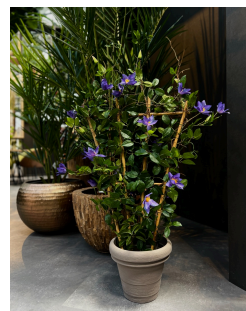

€ 121,72 excl. VAT

More Information

SKU
Weight
Brand
Latin name
Hanging / standing
Color
Actual height
Actual diameter
Pot size
Type of pot included
Trunks
UV Protection
Fire Retardant
Stock Tallinn

G4E_00249
3.000000
Elulõng
Clematis
Standing
Various
110 cm
Ø 60-75cm
Ø13x12 cm
Inner (non-decorative) pot
4
No
No
0