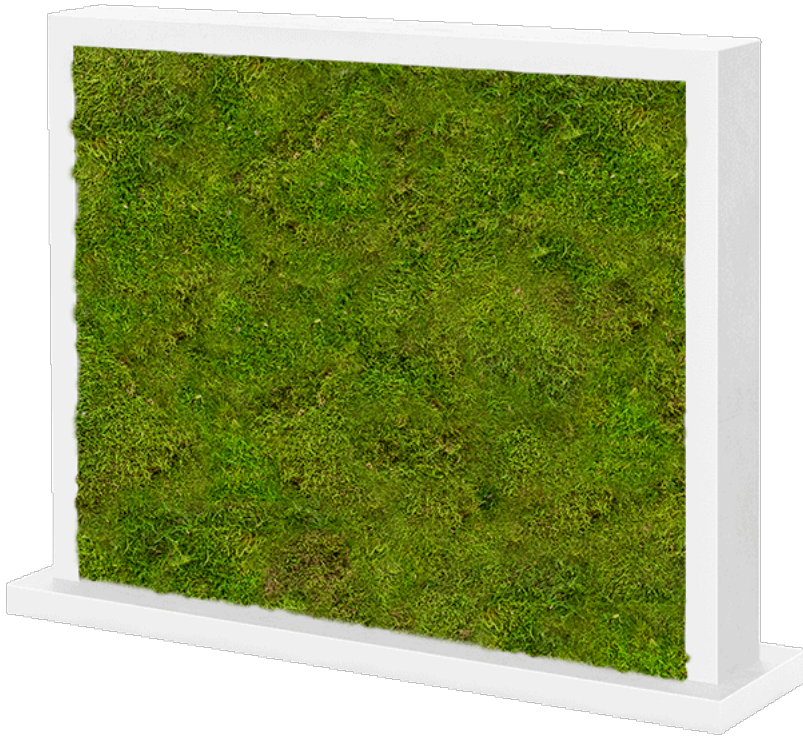

GREEN4EVER.SHOP

Green4Ever

Rotermanni 6

10111 Tallinn

Estonia

+372 880 1511

service@green4ever.shop

1 MDF RAL 9010 SATINGLOSS TWO-SIDED 100% FLAT MOSS (↔70 CM ↓30 CM)

484,17 € excl. VAT

More Information

SKU	G4E_MP_008
Weight	11.000000
Brand	Samblamaal
Painting width	70
Painting height	30
Painting depth	60
Painting material	MDF Ral 9010 Satingloss Two-sided 100% Flat moss